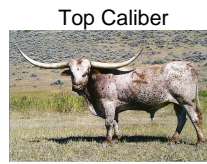

Saddlehorn is a very flashy bull with extremely flat lean back horn. 86 1/4 on 6-16-17. Tested by University of California, Davis Laboratory to be Homozygous Black. All his calves will be from the black family, he cannot produce red. Is a consistent producer of blue and black and white paint calves. Now AI Certified. Semen for sale at 75.00 per straw.

**TTT:** 87.1250 on 06/12/2018

Saddlehorn

SADDLE TRAMP 601

FOOTLOOSE 526

Top Caliber

LOVE IS BLUE

KELO CHEX BL039

SWINGIN EASY